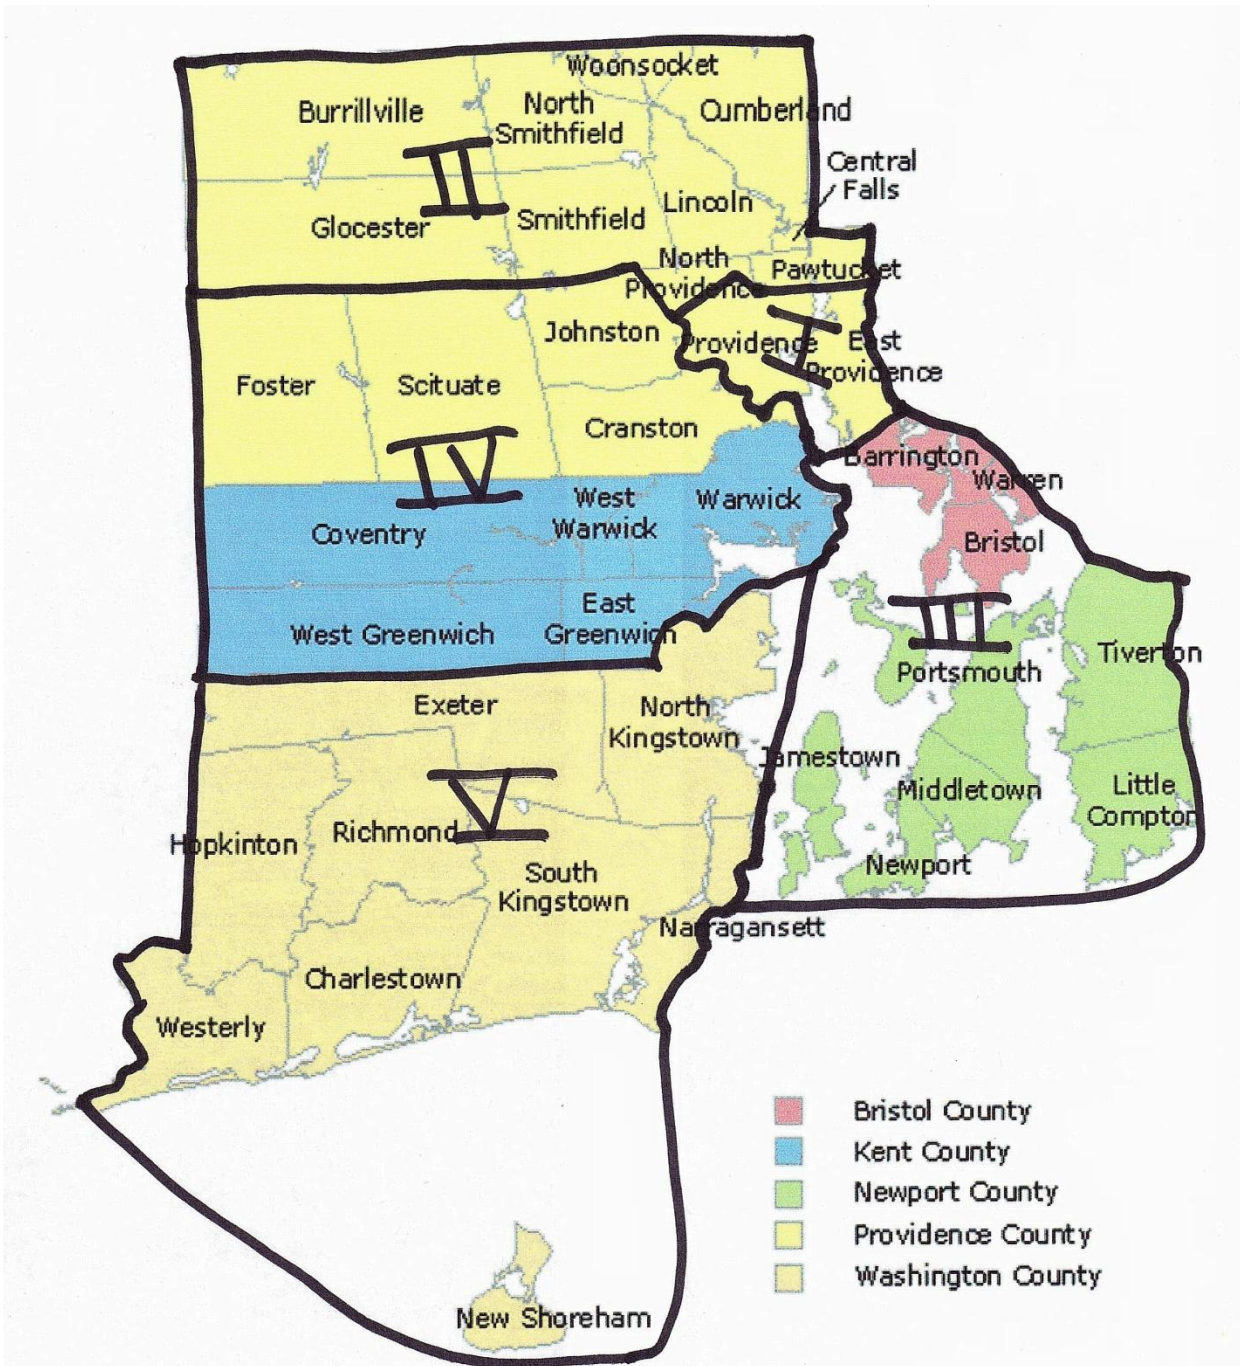

Rhode Island Al-Anon Family Groups
(Area 49)
Districts

District I: East Providence, Providence

District II: Burrillville, Central Falls, Cumberland, Glocester, Lincoln, North Providence, North Smithfield, Pawtucket, Smithfield, Woonsocket

District III: Barrington, Bristol, Jamestown, Middletown, Newport, Portsmouth, Little Compton, Tiverton, Warren

District IV: Coventry, Cranston, East Greenwich, Foster, Johnston, Scituate, West Greenwich, West Warwick, Warwick

District V: Charlestown, Exeter, Hopkinton, Narragansett, New Shoreham, North Kingstown, Richmond, South Kingstown, Westerly